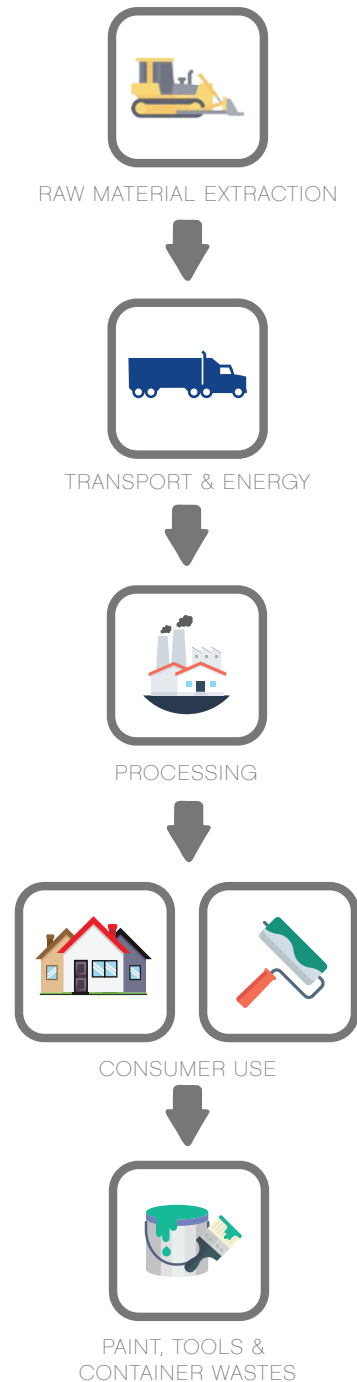

Green Quantified™

As a bonus, we offer Green Quantified™: an exclusive influence on tangible waste generation. Today's paint re-use and recycle system, the second and third "R", is costly because it relies on waste creation to be successful. This is reactionary. EVOpaint™ prevents maximum life-cycle wastes at the source, by replacing multiple coats, relying on the first "R" - Reduce. This makes it the only sustainable system.

INTRODUCING

evo™
PAINT

World's first and only ONE-COAT paint™

888.470.1320 | evopaints.com